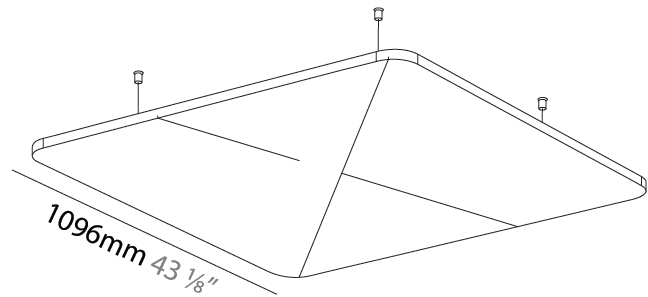

GENERAL

Series: Quantum Acoustic Light Panel
Brand: Prolicht
Division: Architectural
Mounting Type: Suspension
Mounting Location: Ceiling
Subcategory: Acoustic

PHYSICAL

Shape: Round
Length (mm): 1096
Length (in): 43 1/8
Width (mm): 1096
Width (in): 43 1/8
Height (mm): 54
Height (in): 2 1/8
Light Distribution: Indirect
Fixture Finish: SSR / BKV / CWI / CRY / HAB / UFT / ITA / RUA / FTG / MYG / LOD / PUS / FRO / FUP / KIA / POP / BLS / SPG / MEY / GOH / GUM / CHC / COM / ABZ / JAG / OBR / MOS / ROR
Accent Finish: ANC / ASH / BNA / BTC / BZE / CEL / EGG / EVG / FOG / FOS / FST / FUA / IRI / IRO / KHA / LIC / LIM / MER / MSN / MUS / ONX / PEA / PLU / POL / PPY / RAY / ROY / RST / STE / SWD / TAN / TAU

Fixture Material: Aluminum
Cable Details: 2 000mm / 78 3/4" or 6 000mm / 236 1/4" Transparent Cable

ELECTRICAL

Lamp Type: LED (Zhaga Standard)
Input Wattage (W): 31.7
Total Output Wattage (W): 29.1
Dimming: Non-Dimmable
Driver Included: Yes
Driver Location: Integrated
Driver Type: Constant Current - Universal
Driver Class: Class 2
Input Voltage (V): 120 - 277

LED

Color Temperature (°K): 2700 / 3000 / 3500 / 4000
Max. Delivered Lumen (lm): 2338 / 2362 / 2432 / 2503
Nominal Lumen (lm): 2851 / 2880 / 2966 / 3053
CRI: >90 CRI
Lamp Life (hrs): 50000

OPTICAL

RATINGS AND CERTIFICATIONS

Certified By: CSA Certified to UL and CSA Standards
IP rating: IP20