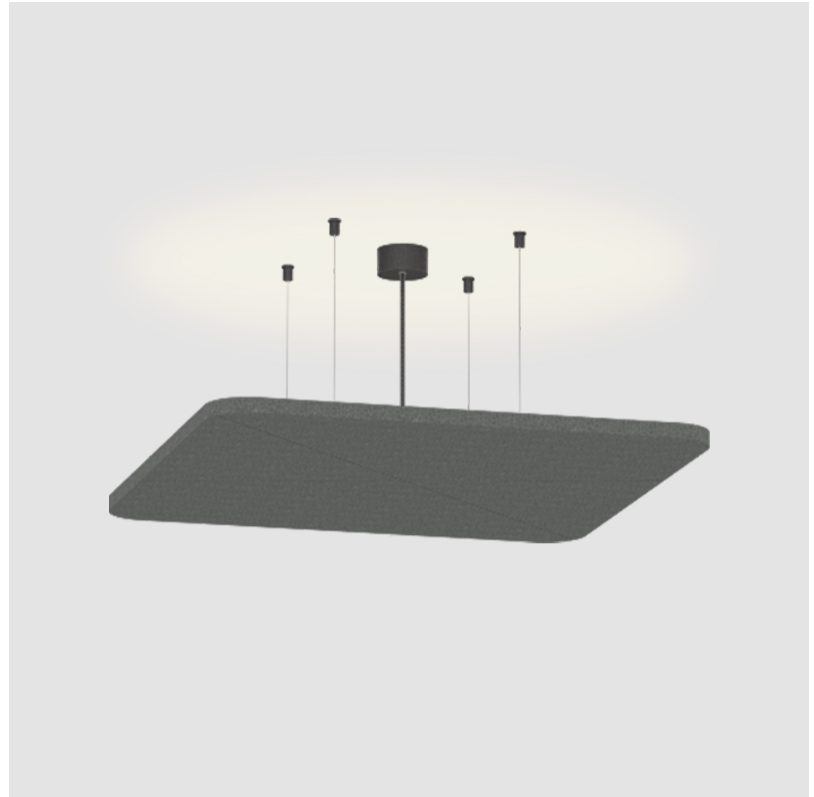

GENERAL

Series: Quantum Acoustic Light Panel
Brand: Prolicht
Division: Architectural
Mounting Type: Suspension
Mounting Location: Ceiling
Subcategory: Acoustic

PHYSICAL

Shape: Round
Length (mm): 796
Length (in): 31 5/16
Width (mm): 796
Width (in): 31 5/16
Height (mm): 54
Height (in): 2 1/8
Light Distribution: Indirect
Fixture Finish: SSR / BKV / CWI / CRY / HAB / UFT / ITA / RUA / FTG / MYG / LOD / PUS / FRO / FUP / KIA / POP / BLS / SPG / MEY / GOH / GUM / CHC / COM / ABZ / JAG / OBR / MOS / ROR
Accent Finish: ANC / ASH / BNA / BTC / BZE / CEL / EGG / EVG / FOG / FOS / FST / FUA / IRI / IRO / KHA / LIC / LIM / MER / MSN / MUS / ONX / PEA / PLU / POL / PPY / RAY / ROY / RST / STE / SWD / TAN / TAU
Fixture Material: Aluminum
Cable Details: 2 000mm / 78 3/4" or 6 000mm / 236 1/4" Transparent Cable

ELECTRICAL

Lamp Type: LED (Zhaga Standard)
Input Wattage (W): 12.7
Total Output Wattage (W): 11.8
Dimming: Non-Dimmable
Driver Included: Yes
Driver Location: Integrated
Driver Type: Constant Current - Universal
Driver Class: Class 2
Input Voltage (V): 120 - 277

LED

Color Temperature (°K): 2700 / 3000 / 3500 / 4000
Max. Delivered Lumen (lm): 935 / 945 / 973 / 1001
Nominal Lumen (lm): 1140 / 1152 / 1187 / 1221
CRI: >90 CRI
Lamp Life (hrs): 50000

OPTICAL

RATINGS AND CERTIFICATIONS

Certified By: CSA Certified to UL and CSA Standards
IP rating: IP20