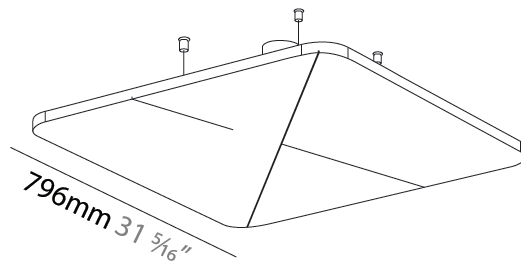

GENERAL

Series: Quantum Acoustic Light Panel
Brand: Prolicht
Division: Architectural
Mounting Type: Suspension
Mounting Location: Ceiling
Subcategory: Acoustic

PHYSICAL

Shape: Round
Length (mm): 796
Length (in): 31 5/16
Width (mm): 796
Width (in): 31 5/16
Height (mm): 54
Height (in): 2 1/8
Light Distribution: Indirect
Fixture Finish: SSR / BKV / CWI / CRY / HAB / UFT / ITA / RUA / FTG / MYG / LOD / PUS / FRO / FUP / KIA / POP / BLS / SPG / MEY / GOH / GUM / CHC / COM / ABZ / JAG / OBR / MOS / ROR
Accent Finish: ANC / ASH / BNA / BTC / BZE / CEL / EGG / EVG / FOG / FOS / FST / FUA / IRI / IRO / KHA / LIC / LIM / MER / MSN / MUS / ONX / PEA / PLU / POL / PPY / RAY / ROY / RST / STE / SWD / TAN / TAU
Fixture Material: Aluminum
Cable Details: 2 000mm / 78 3/4" or 6 000mm / 236 1/4" Transparent Cable

ELECTRICAL

Lamp Type: LED (Zhaga Standard)
Input Wattage (W): 12.7
Total Output Wattage (W): 11.8
Dimming: Non-Dimmable
Driver Included: Yes
Driver Location: Integrated
Driver Type: Constant Current - Universal
Driver Class: Class 2
Input Voltage (V): 120 - 277

LED

Color Temperature (°K): 2700 / 3000 / 3500 / 4000
Max. Delivered Lumen (lm): 935 / 945 / 973 / 1001
Nominal Lumen (lm): 1140 / 1152 / 1187 / 1221
CRI: >90 CRI
Lamp Life (hrs): 50000

OPTICAL

RATINGS AND CERTIFICATIONS

Certified By: CSA Certified to UL and CSA Standards
IP rating: IP20